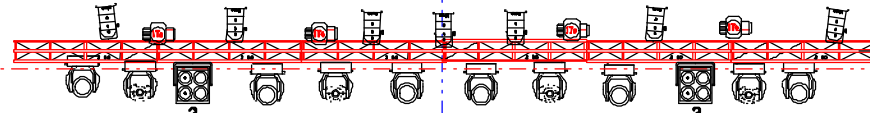

Bass

BAZA

2,0081 m

2,0004 m

2,0068 m

2,9865 m

MAS

MAS

MAS

MAS

6,0434 m

2,0128 m

FollowSpot 1200 + Red filtr

Truss 1,5 m and 2 m

Atomic 3000 (4 ch)

Wash 1200 or 575 (VL, Martin, Robe)