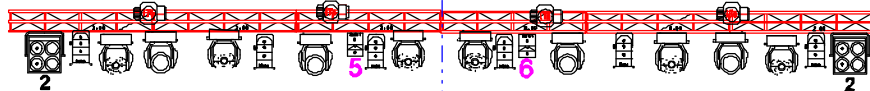

Light Designer Ruslan Makletsov t. +7 - 926 - 274 - 36 - 50 mail. ruska-bel@mail.ru

For Star Sky

Atomic 3000

DF -50 + Fan

2m

1,5m

5,9788 m

Sax Flut

Bass

BAZA

2,0081 m

2,0004 m

2,0068 m

2,9865 m

MAS

MAS

MAS

MAS

6,0434 m

2,0128 m